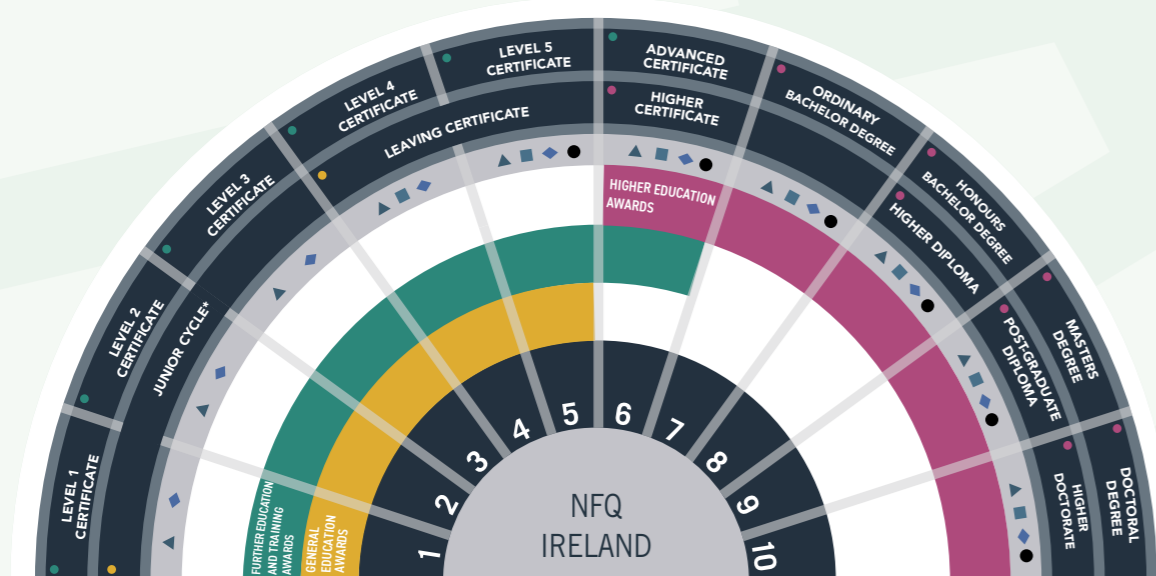

SE CODE	LEVEL	DURATION (YEARS)	WORK PLACEMENT	LOCATION	FEES
Computing						
Computer Science - Common Entry	SE600	8	4	Yes	Waterford	€14,500
Automotive & Automation Systems	SE600	8	4	Yes	Waterford	€14,500
Cloud & Networks	SE600	8	4	Yes	Waterford	€14,500
Computer Forensics & Security	SE600	8	4	Yes	Waterford	€14,500
Internet of Things	SE600	8	4	Yes	Waterford	€14,500
Game Development	SE600	8	4	Yes	Waterford	€14,500
Information Technology Management	SE601	8	4	Yes	Carlow	€14,500
Information Technology Management	SE614	7	3	Yes	Carlow	€14,500
Information Technology Management	SE617	8	1	No	Waterford	€14,500
Information Technology	SE613	7	3	Yes	Waterford	€14,500
Computer Forensics & Security	SE602	8	4	Yes	Waterford	€14,500
Cybercrime & IT Security	SE606	8	4	Yes	Carlow	€14,500
Cybercrime & IT Security	SE612	7	3	No	Carlow	€14,500
Software Development	SE603	8	4	Yes	Carlow	€14,500
Software Development	SE609	7	3	Yes	Carlow	€14,500
Software Systems Development	SE604	8	4	Yes	Waterford	€14,500
Software Systems Development	SE610	7	3	Yes	Waterford	€14,500
Creative Computing	SE605	8	4	Yes	Waterford	€14,500
Creative Computing	SE611	7	3	Yes	Waterford	€14,500
Computing in Interactive Digital Art & Design	SE608	8	4	Yes	Carlow	€14,500
Computing in Interactive Digital Art & Design	SE615	7	3	Yes	Carlow	€14,500
Computer Games Development	SE607	8	4	No	Carlow	€14,500
Computer Games Programming	SE618	7	3	Yes	Carlow	€14,500

National Framework of Qualifications (NFQ)